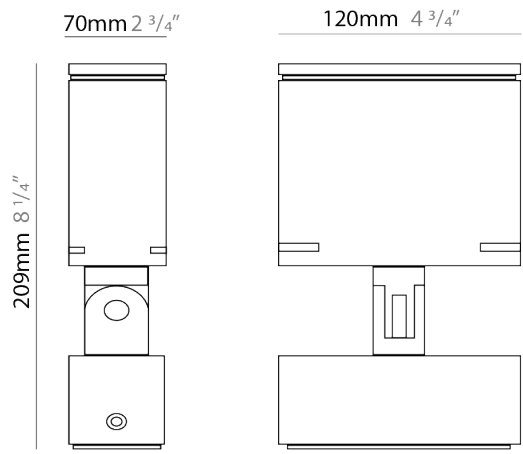

PROJECT
TYPE
SPECIFIER
QUANTITY
DATE

TARGET SURFACE

E9F233- -
base number   Finish Options   Lens Options

1. To build a product code in our configurator select the specify button on the base model # product page
2. To build a manual product code on this datasheet choose from the options listed below in blue font and add the suffix to the base model #

GENERAL

Series: Target
Brand: Platek
Division: Exterior
Mounting Type: Surface
Mounting Location: Above Ground
Subcategory: Flood

PHYSICAL

Shape: Rectangle
Length (mm): 120
Length (in): 4 3/4
Width (mm): 70
Width (in): 2 3/4
Height (mm): 213
Height (in): 8 3/8
Light Distribution: Adjustable / Direct
Screws: A4 stainless steel
Diffuser: Clear tempered glass
Fixture Finish: [BLK / WHI / GRY / COR / ANT / BRZ](#)
Fixture Material: Aluminum Die Cast
Cable Details: 2000mm Cable

ELECTRICAL

Lamp Type: LED
Total Output Wattage (W): 16
Dimming: DMX
Driver Included: No
Driver Location: Remote
Driver Type: Constant Current - Universal
Driver Class: Class 2
Input Voltage (V): 120 - 277
Constant Current (MA): 700

LED

Number of LEDs: 8
Color Temperature (°K): RGBW
CRI: >80 CRI
Lamp Life (hrs): 60000
Special LEDs offerings: RGBW

OPTICAL

Optic°: [9 / 24 / 48 / ELL](#)
Adjustability: Rotational 330°; Tilt 90°

RATINGS AND CERTIFICATIONS

Certified By: Certified for North American Standards
IP Rating: IP66
IK Rating: IK08
Bug Rating: B1 U0 G0